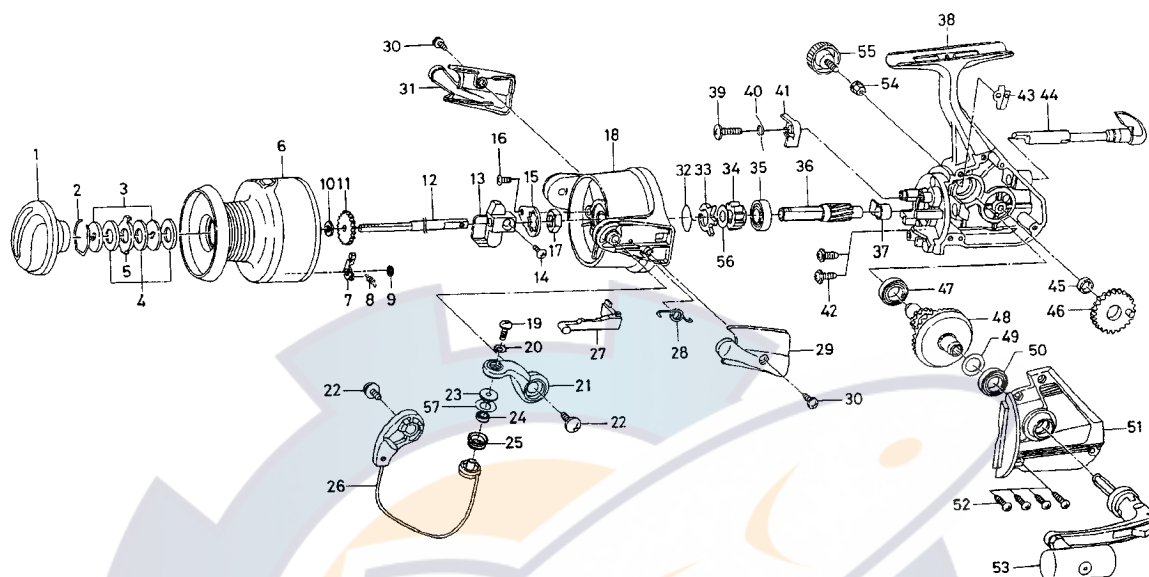

Please order by part number, not key number.

RG-Z5500T/Z6000T

SPINNING REEL

RG-Z5500T

KEY NO.	PART NO.	PART NAME
*	F42-5902	EXTRA SPOOL
2-9	F53-8001	SPOOL
1	F36-9804	DRAG KNOB
2	171-7701	DRAG WASHER RET
3	L03-1301	KEY WASHER
4	373-3712	DRAG WASHER
5	B89-9501	EARED WASHER
7	B07-8201	CLICK PAWL
8	145-2101	CLICK SPRING
9	320-1402	CLICK RET
10	F22-5501	SPOOL WASHER
11	L11-8501	CLICK GEAR
12	F42-9502	MAIN SHAFT
13	F42-9101	OSC SLIDER
14	351-8901	OSC SLIDER SCREW
15	F58-9801	ROTOR NUT HOLD PLT
16	L01-1702	ROTOR NUT HOLD PLT SCREW
17	340-8301	ROTOR NUT
18	F39-4404	ROTOR
19	F60-7301	LINE ROLLER SCREW
21	F53-6901	BAIL ARM
22	E00-7601	BAIL ARM SCREW
23	F44-6302	LINE ROLLER COLLAR
24	F05-5601	BALL BEARING A
25	F45-4902	LINE ROLLER
26	F53-7801	BAIL
27	F41-3401	BAIL TRIP LEVER
28	F43-6401	BAIL SPRING
29	F39-3304	BAIL SPRING COVER
30	E24-8101	BAIL SPRING COVER SCREW
31	F39-3404	BAIL TRIP COVER
32	F21-2001	A/R PAWL SPRING A
33	F07-0701	A/R PAWL SPRING B
34	F39-4201	A/R RATCHET
35	637-6101	BALL BEARING B
36	L11-4401	PINION GEAR

RG-Z5500T

KEY NO.	PART NO.	PART NAME
37	L00-6001	PINION COLLAR
38	E53-8001	BODY
39	L06-6501	A/R PAWL SCREW
40	L06-6401	A/R PAWL SPRING C
41	L07-8601	A/R PAWL
42	L01-1601	BEARING RET SCREW
43	E01-1801	A/R CAM SPRING
44	L10-0714	A/R LEVER
45	B47-4101	OSC GEAR COLLAR
46	L11-4701	OSC GEAR
47	B54-6001	BALL BEARING C
48	L07-1701	DRIVE GEAR
49	371-2824	DRIVE GEAR WASHER
50	B54-6001	BALL BEARING D
51	E53-8101	SIDE COVER
52	B83-5002	SIDE COVER SCREW
53	E53-8201	HANDLE
54	F40-9001	HANDLE COLLAR
55	L00-9106	HANDLE LOCK SCREW
56	F43-1001	RATCHET WASHER
57	F44-6202	LINE ROLLER WASHER

RG-Z6000T Special Parts

KEY NO.	PART NO.	PART NAME
*	F43-2702	EXTRA SPOOL
2-9	F53-8601	SPOOL
18	F39-4704	ROTOR
26	F53-8801	BAIL
27	F39-3501	BAIL TRIP LEVER
38	E53-8002	BODY
51	E53-8102	SIDE COVER